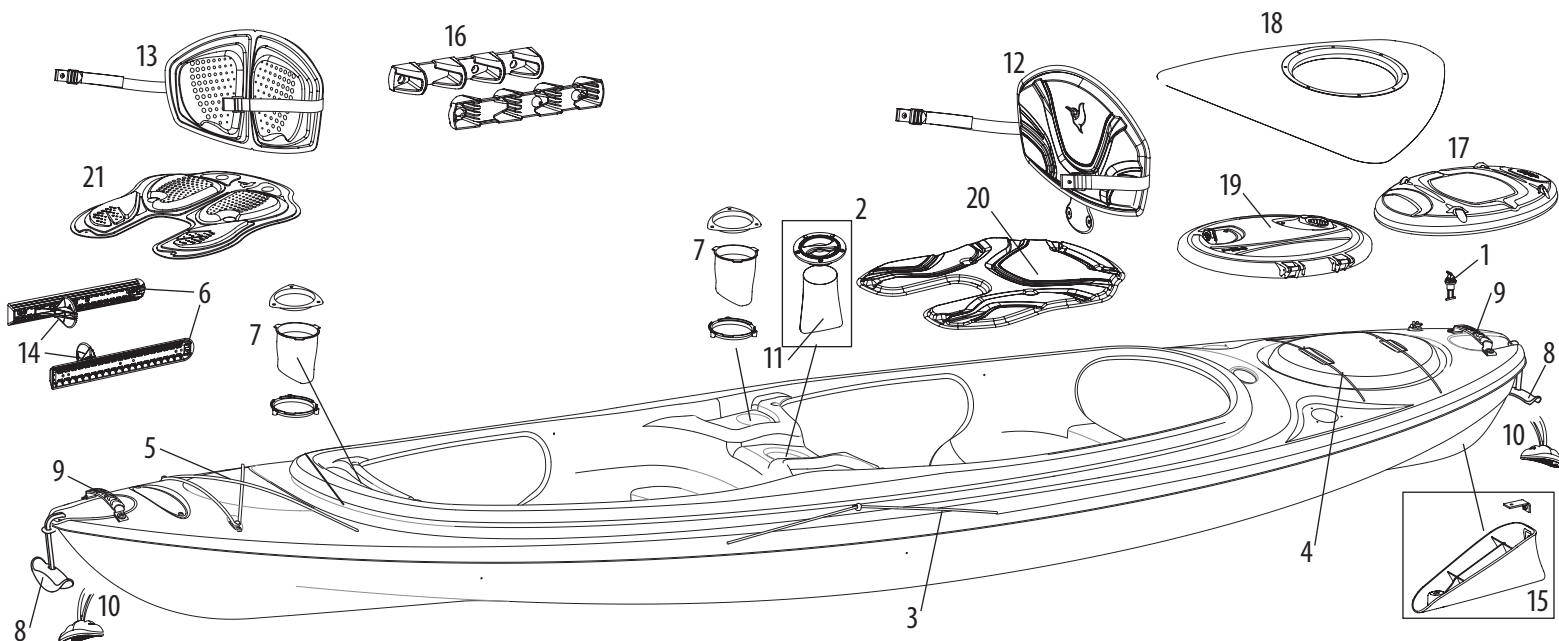

13.6 ft (4.15 m) SIT-IN TANDEM KAYAKS

KAYAKS TANDEM À COCKPIT FERMÉ DE 4,15 m (13,6 pi)

**NOTE:**

Not all models are equipped with the parts listed above.

All accessories are branded Pelican and designed to fit perfectly on your Pelican kayak. For any additional information contact customer service at 1 888 669-6960 or write to us at support@confluenceoutdoor.com.