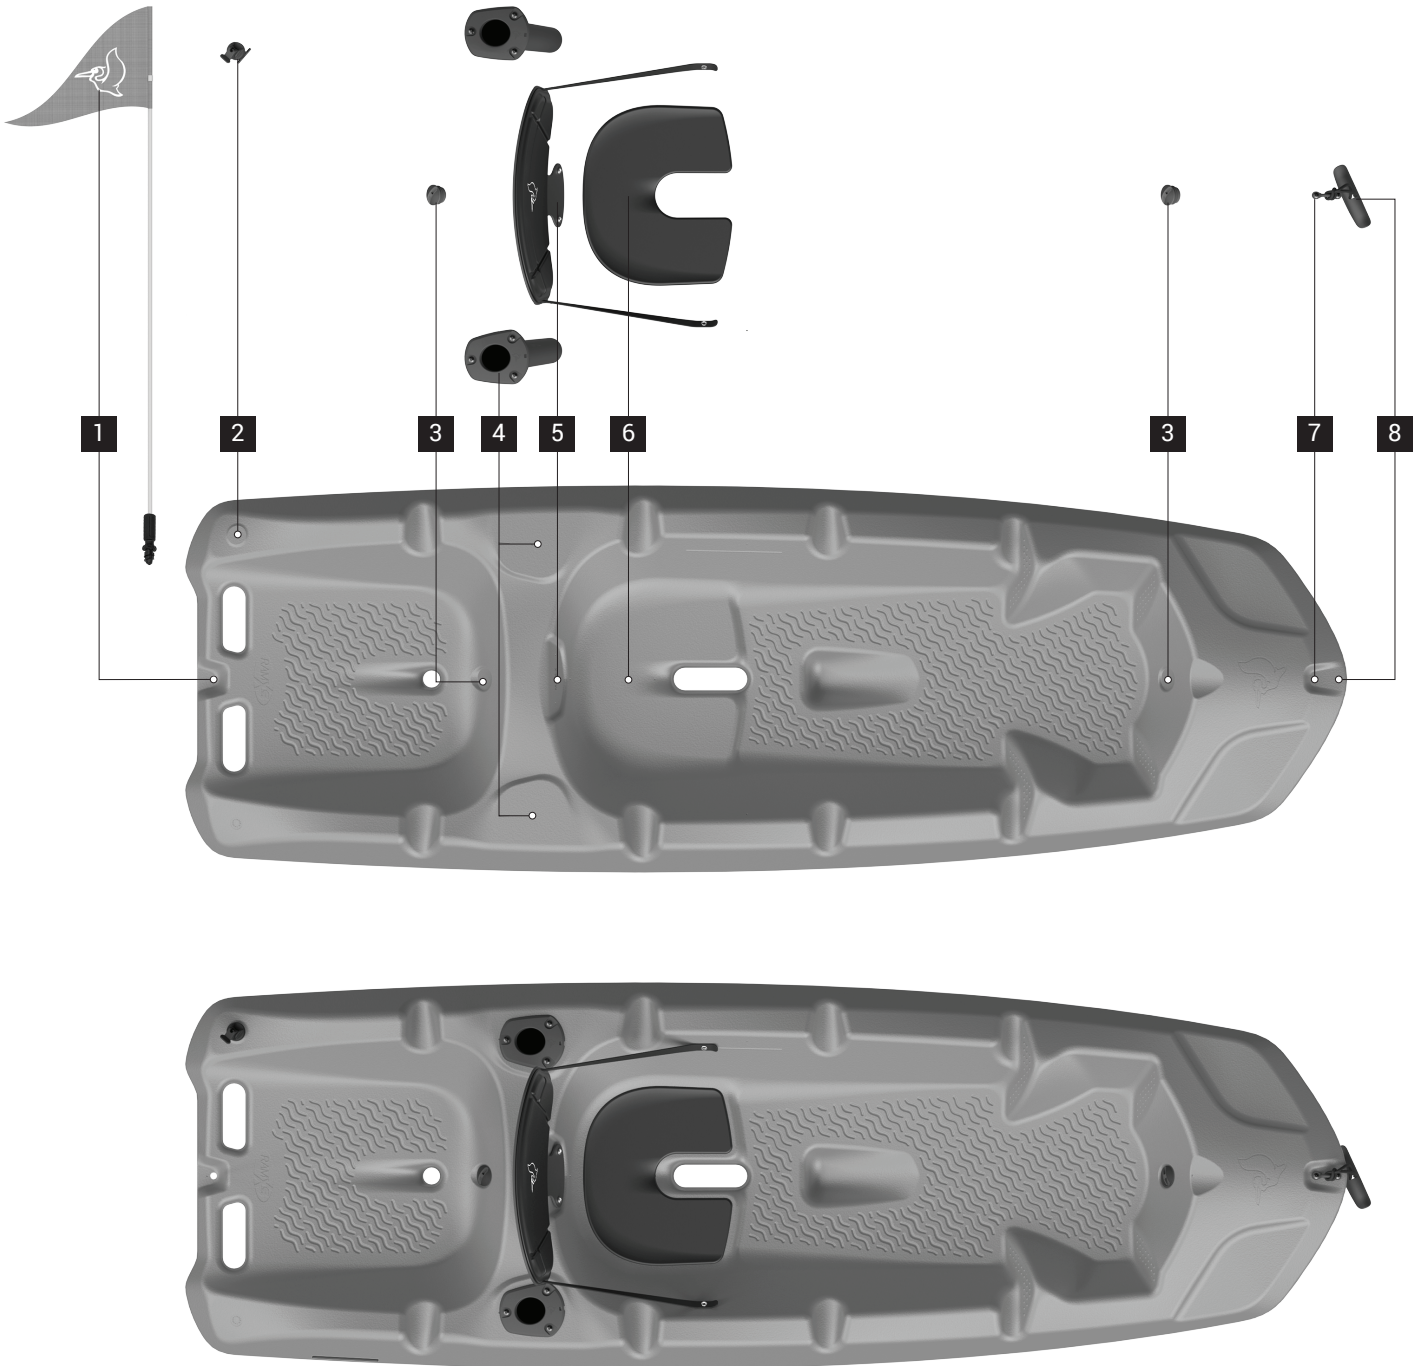

# 6 ft (1.8 m) SIT-ON-TOP KAYAKS

## KAYAKS À COCKPIT OUVERT DE 1.8 m (6 pi)

**NOTE:**

**Not all models are equipped with the parts listed above.**  
 All accessories are branded Pelican and designed to fit perfectly on your Pelican kayak. For any additional information contact customer service at 1 888 669-6960 or write to us at [support@confluenceoutdoor.com](mailto:support@confluenceoutdoor.com).