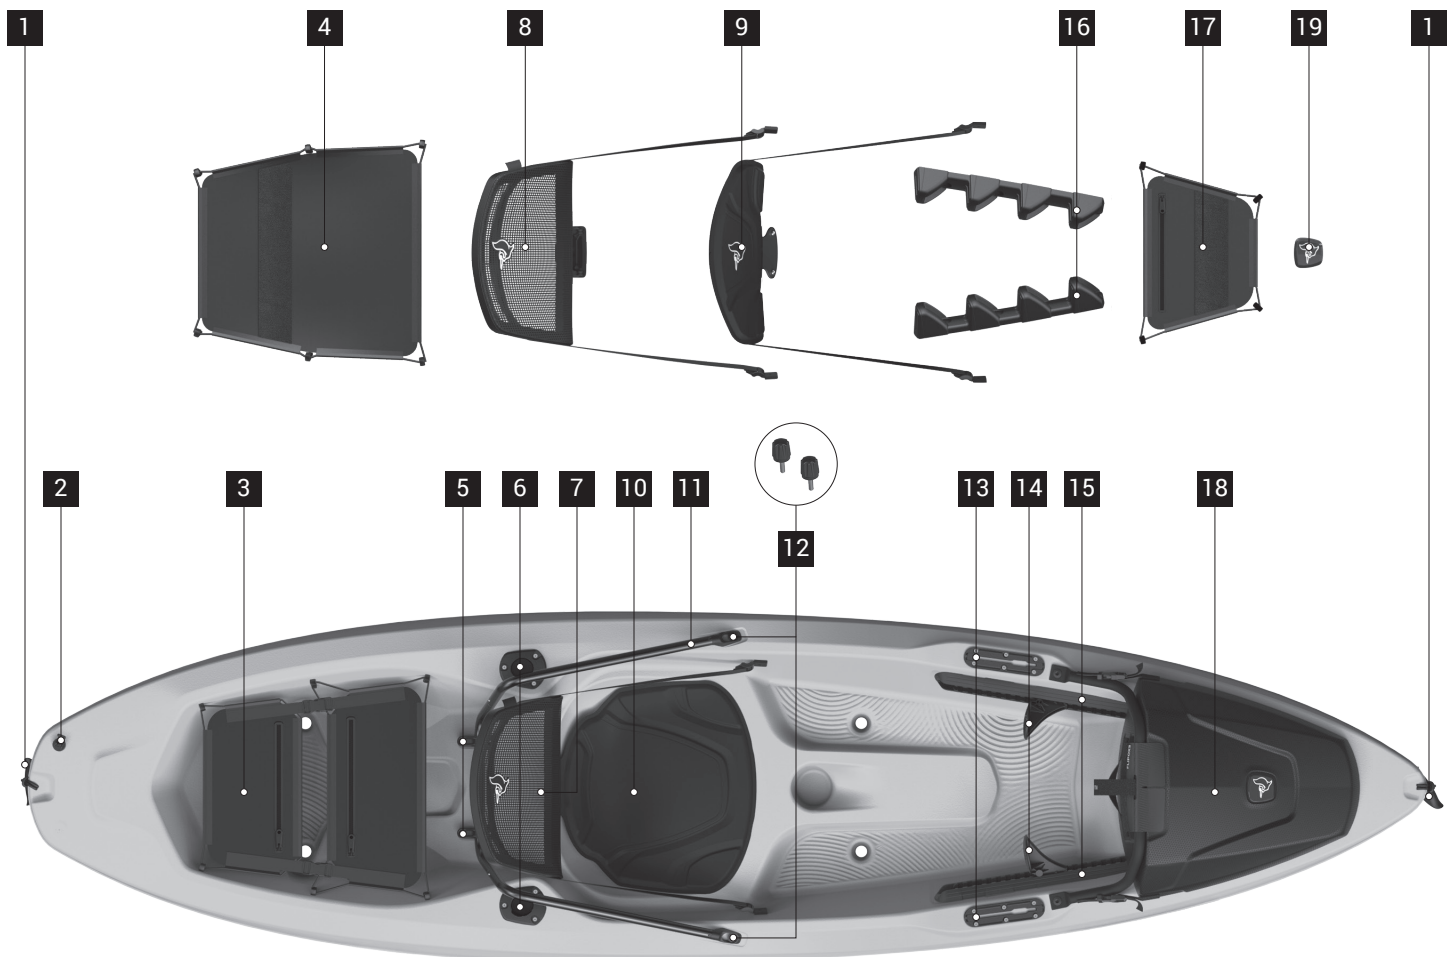

10 ft (3.05 m) SIT-ON-TOP KAYAKS

KAYAKS À COCKPIT OUVERT DE 3,05 m (10 pi)

NOTE:
Not all models are equipped with the parts listed above.
 All accessories are branded Pelican and designed to fit perfectly on your Pelican kayak. For any additional information contact customer service at 1 888 669-6960 or write to us at support@confluenceoutdoor.com.